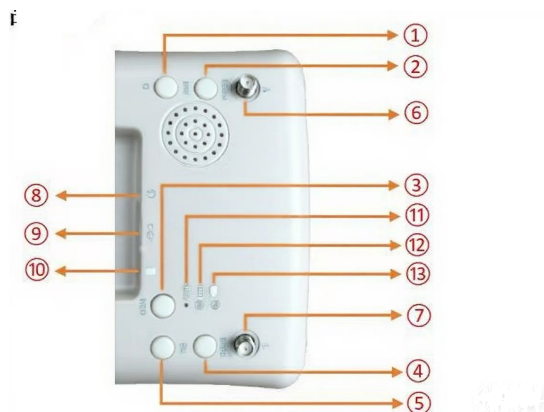

Product Description

1. **Key 1:** Short press to enter MENU mode; long press for more than 2 seconds to power on/off.
2. **Key 2:** Short press to start auto scan; long press for more than 1.5 seconds to enter AV mode.
3. **Key 3:** Short press to start or stop recording.
4. **Key 4:** Short press for Band+; cycles through A-B-E-F-R.
5. **Key 5:** Short press for Channel+; cycles through channels 1-2-3-4-5-6-7-8.
6. **Antenna Port A:** RP-SMA male.
7. **Antenna Port B:** RP-SMA male.
8. **AV Jack:** Outputs video signal in RF receiving mode; accepts video input in AV mode.
9. **Micro-USB Charging Port:** Supports DC5-23V wide-voltage charging.
10. **Card Slot:** For inserting a memory card.
11. **RESET:** Power reset.
12. **Charging Indicator:** Red while charging; green when fully charged.
13. **REC Indicator:** Indicates different DVR operating states.

Menu Instructions

In normal mode, press **Key 1** to enter menu mode.

In MENU mode:

Key 1: Scroll through menu options.

Key 2: Auto scan.

Key 3: Invalid.

Key 4: Enter / Value +.

Key 5: Enter / Value -.

Playback Instructions

In menu mode, select the **DVR** option to enter DVR mode.

In DVR mode:

Key 1: Return / exit playback mode.

Key 2: Delete current file.

Key 3: Play / pause.

Key 4: Select next video / fast forward during playback.

Key 5: Select previous video / fast rewind during playback.