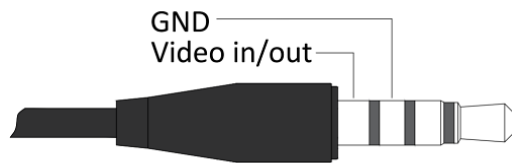

Playback Instructions

In menu mode, select the **DVR** option to enter DVR mode.

In DVR mode:

Key 1: Return / exit playback mode.

Key 2: Delete current file.

Key 3: Play / pause.

Key 4: Select next video / fast forward during playback.

Key 5: Select previous video / fast rewind during playback.

AV Port Instructions

Dimension Diagram

Antennas and headband not included.

Safety Instructions

1. Read the entire user manual before operation and become familiar with the product functions.
2. Recommended age: 14 years and above. Use of any near-eye display by children under 14 may affect eye development. This product is not a toy.
3. Do not use the product in wet or humid environments.
4. Use a standard USB charger only. The charging voltage must be 5-23V.
5. Video output and video input cannot operate at the same time.