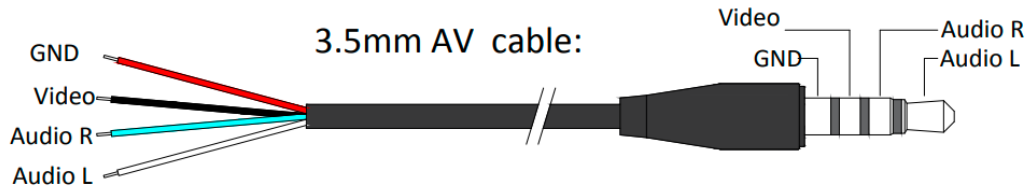

AV port instructions: