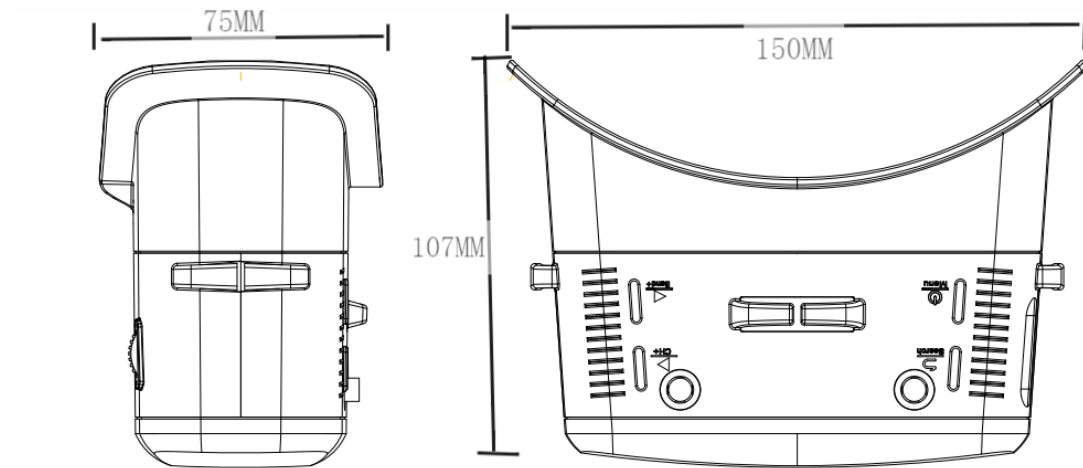

⑤ **Antenna A:** SMA male to RP-SMA female.

⑥ **Antenna B:** SMA male to RP-SMA female.

⑦ **Gear A:** switch the scroll to change the internal lens position to adjust the object distance.

⑧ **Gear B:** used with the Gear A synchronously, same function. .

12 **High-frequency skin:** Installed by Velcro.

13 **Three-spoke elastic headwear:** with external buckle installation

## *Dimensions:*

*Antenna and headband not included*