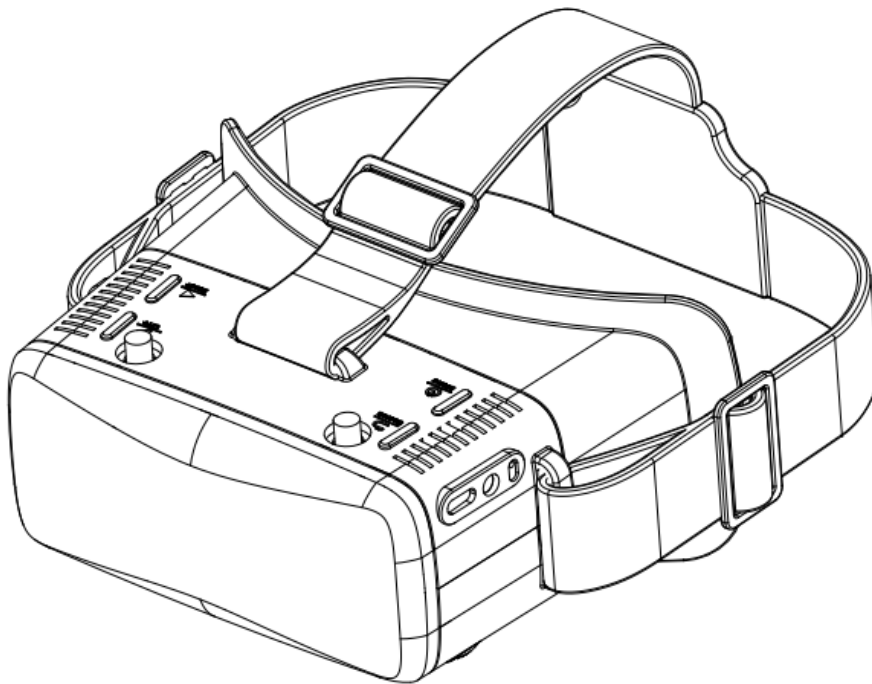

## Quick manual

Support frequency Auto-Searching

Real-time video return without delay

Built in 3.7V 1200mA battery

Built in 40CH receiver module

Myopia degree Manually Adjustable ( 0° -700° )

*Thanks for your choice to buy, hope it bring you a wonderful experience!*

## Specifications:

Item	VR100								
Name	5.8G FPV Goggle								
Display	Screen: 3.0 inch IPS Highlight screen								
	Screen resolution: 480*320								
	Ratio: 16:9								
	View Angle: 360-degree viewing angle								
	Backlight brightness: 500cd/m <sup>2</sup>								
video delay	Less than 10 milliseconds								
Interface definition	antenna	SMA male to RP-SMA female							
	charging	TYRE-C port charge battery							
	headphone	3.5mm AV port available for video input and output							
Language	Chinese and English								
Power Supply	Power adapter: suggest use DC5V/1 or DC/5V2A interface								
	Capacity: Built in 3.7V/8\1200mAh lithium polymer battery								
	Working power: *working current: 350 mA *one hour charge fully, can be worked nearly 3 hours								
Wireless	<b>Frequency Table (MHz)</b>								
		<b>CH1</b>	<b>CH2</b>	<b>CH3</b>	<b>CH4</b>	<b>CH5</b>	<b>CH6</b>	<b>CH7</b>	<b>CH8</b>
	<b>Band A</b>	5865	5845	5825	5805	5785	5765	5745	5725
	<b>Band B</b>	5733	5752	5771	5790	5809	5828	5847	5866
	<b>Band E</b>	5705	5685	5665	5645	5885	5905	5925	5945
	<b>Band F</b>	5740	5760	5780	5800	5820	5840	5860	5880
<b>Band R</b>	5658	5695	5732	5769	5806	5843	5880	5917	
Appearance	Dimension: 107mm * 150mm * 75mm								
	Weight: 300g without antenna								