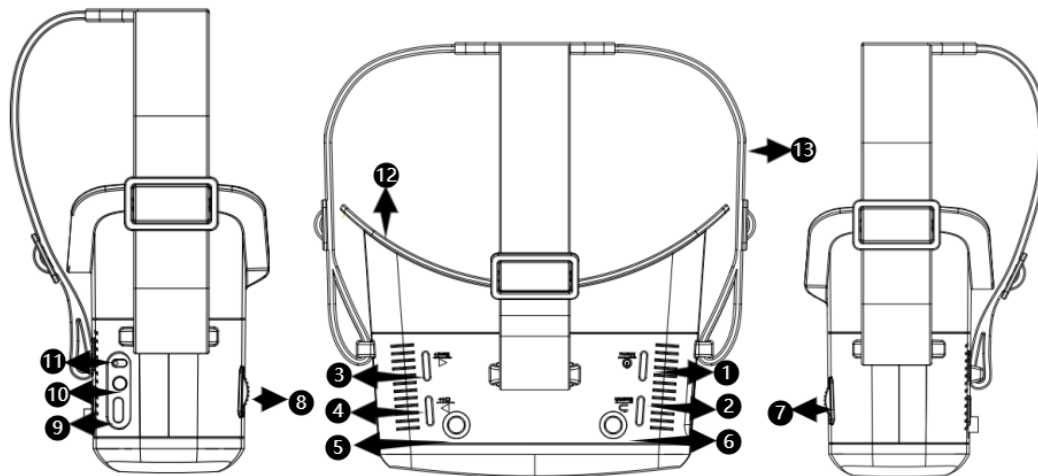

Menu definition:

Menu functions:

① **Key 1:** long press (3 seconds) power on/off; short press to enter menu, every press to enter next menu

② **Key 2:** short press to auto-search signal (Automatic selection for the strongest signal channel).

③ **Key 3:** short press to switch the Channel (circle switch 1-2-3-4-5-6-7-8 channels), menu mode stays at +.

④ **Key 4:** short press to switch the Bands (circle switch A-B-E-F-R 频段). Menu mode stays at -.

⑤ **Antenna A:** SMA male to RP-SMA female.

⑥ **Antenna B:** SMA male to RP-SMA female.

⑦ **Gear A:** switch the scroll to change the internal lens position to adjust the object distance.

⑧ **Gear B:** used with the Gear A synchronously, same function. .

⑨ **Charging interface:** TYPE-C support DC5V charging.

⑩ **Headphone interface:** 3.5mm AV port available for video input and output.

11 **Indicator light:** Red light on when charging, fully charged the green light on and the red light off.

12 **High-frequency skin:** Installed by Velcro.

13 **Three-spoke elastic headwear:** with external buckle installation